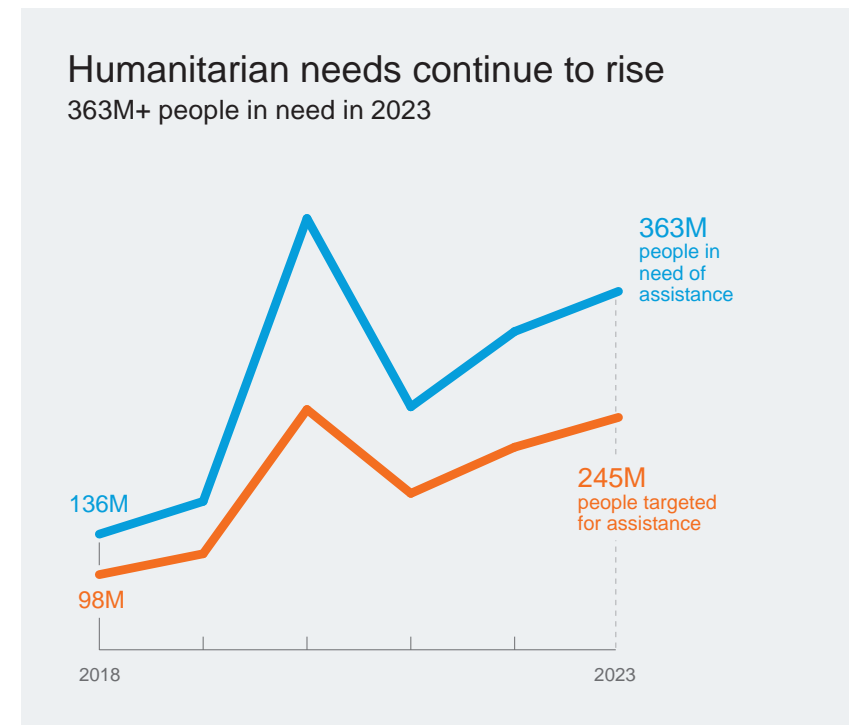

In 2023, we coordinated humanitarian assistance that reached over 128 million people in 74 countries

Our support for coordination of humanitarian assistance

\$23B

mobilized in humanitarian assistance

245M+

people targeted for assistance

128M+

people assisted

74

countries affected and in need of humanitarian assistance

% WY TTPJ WLMTQIRX EVVMZIW EX XLI 4SVX EY 4VMRGI EMVTSVX MR ,EMXM

4SVX EY 4VMRGI 1EJ k 92-'*) ,IVSPH .SWITL